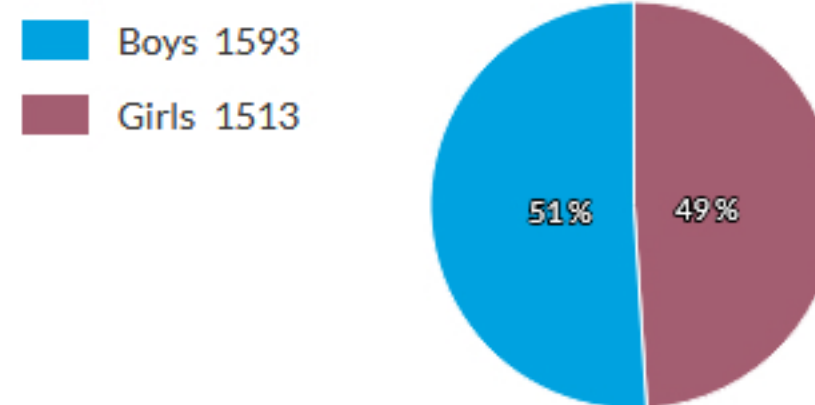

School links

- School website
- Varsity College
- Sector, system or association website
- Department of Education Queensland

Student background

Index of Community Socio-Educational Advantage (ICSEA)

School ICSEA value	1052
Average ICSEA value	1000
School ICSEA percentile	71

Distribution of Socio-Educational Advantage (SEA)

Students

Total enrolments: 3106

Full-time equivalent enrolments: 3106.0

- [Terms of use](#)
- [Data access program](#)
- [Privacy](#)
- [Accessibility](#)
- [Glossary](#)