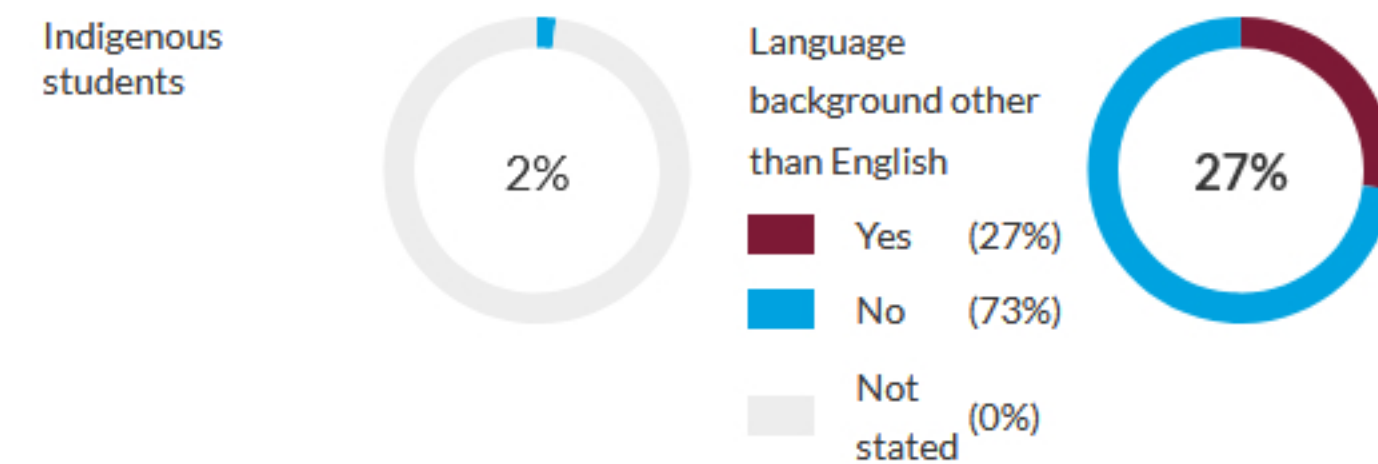

Distribution of Socio-Educational Advantage (SEA)

Students

Total enrolments: 3106

Full-time equivalent enrolments: 3106.0

- [Terms of use](#)
- [Data access program](#)
- [Privacy](#)
- [Accessibility](#)
- [Glossary](#)