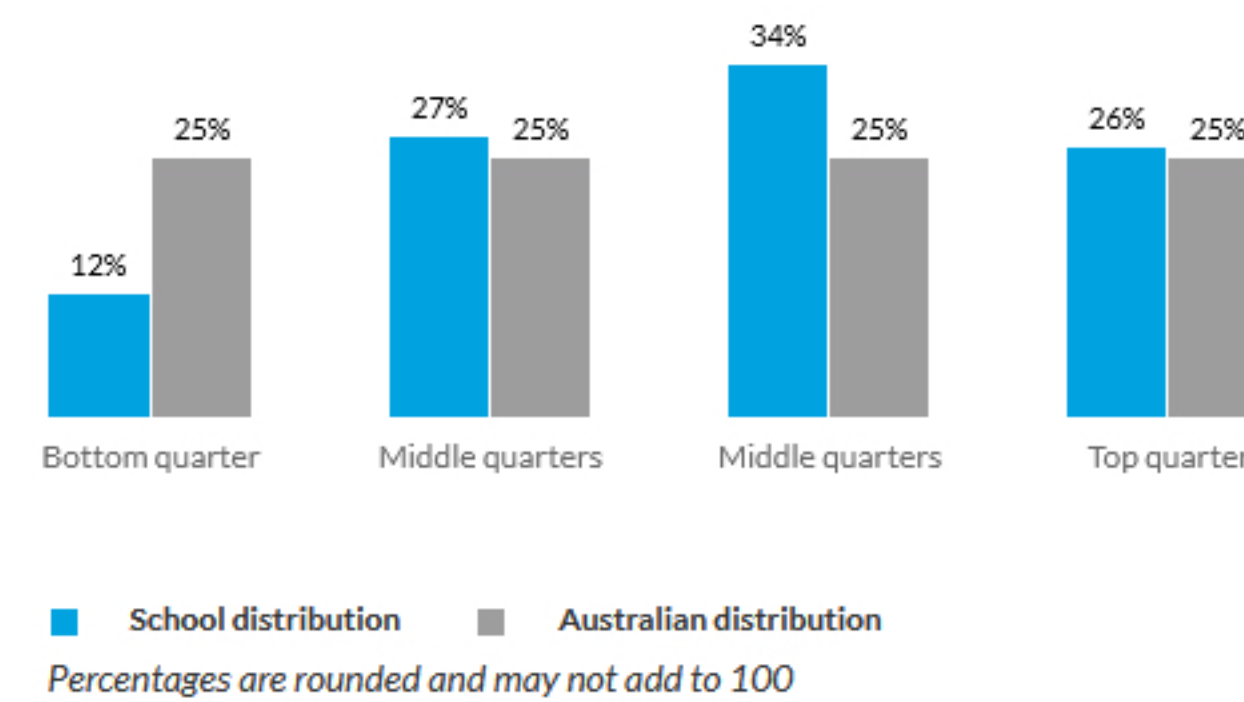

Distribution of Socio-Educational Advantage (SEA)

Students

Total enrolments: 3106

Full-time equivalent enrolments: 3106.0

- [Terms of use](#)
- [Data access program](#)
- [Privacy](#)
- [Accessibility](#)
- [Glossary](#)